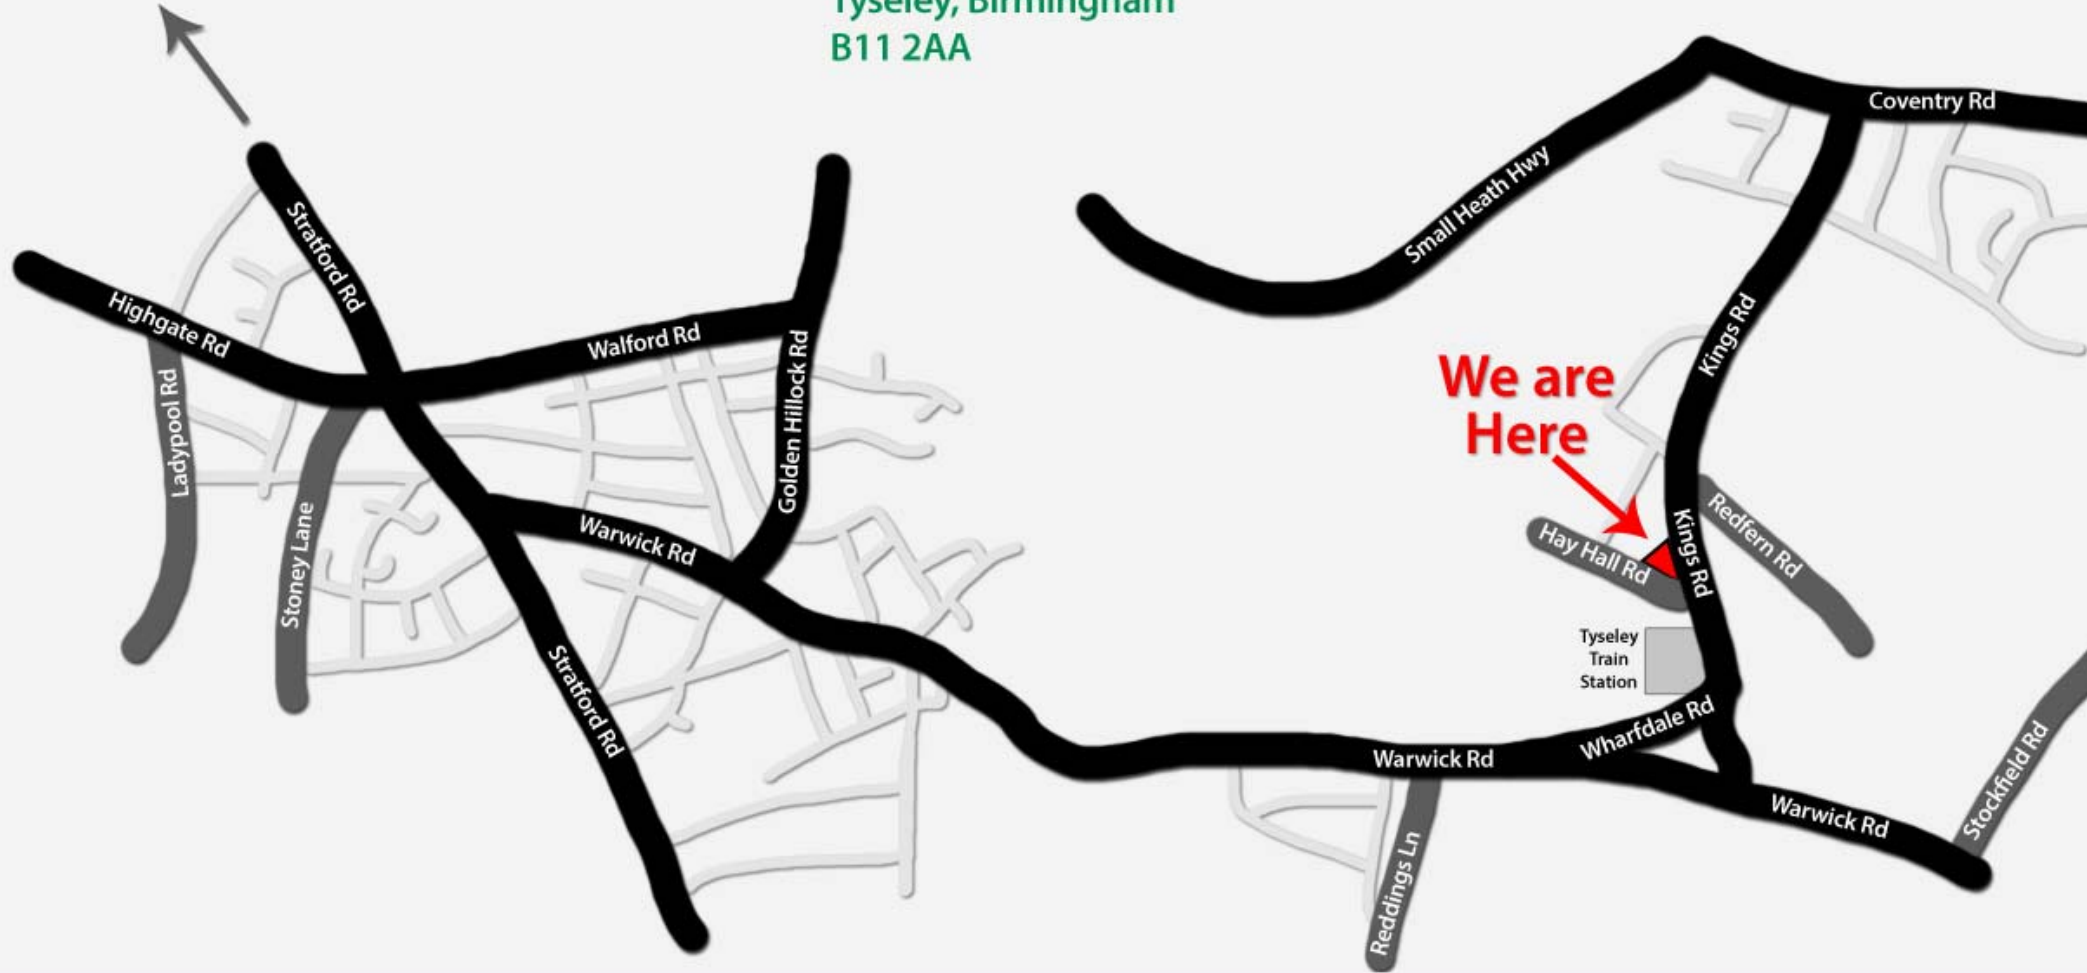

**CITY
CENTRE**

Pathway Group

Head Office & all Correspondence
205 Kings Road
Tyseley, Birmingham
B11 2AA

Prominently situated on the corner of Kings Road and Hay Hall Road, five minutes away from Birmingham City Centre. Its position just off the A45 makes it ideally located for The Birmingham International Airport and the National Exhibition Centre as well as the M42 (J6). Kings Road is conveniently located near Tyseley train station and also near the 37 bus stop, which is connected directly to the city centre.