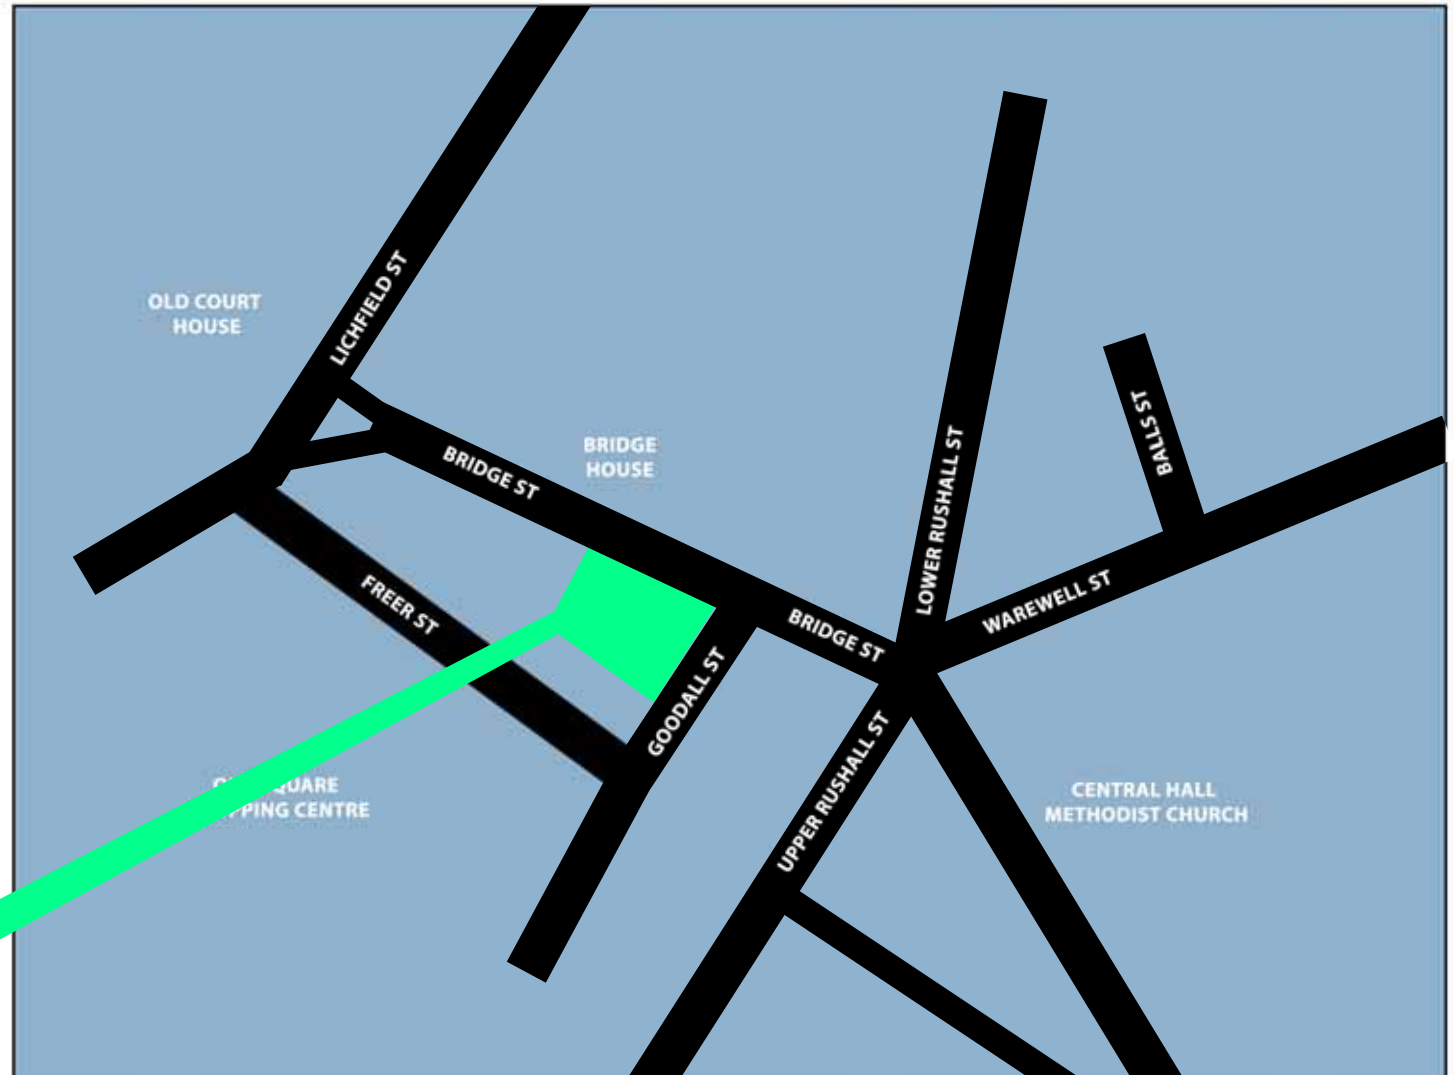

Location To Pathway Group Walsall Office & Training Centre (Tameway Tower)

Pathway Group are located in Tameway Tower, this is a landmark building in Walsall as it is the tallest building in Walsall.

Tameway Tower is centrally located in the business district of Walsall. It's just minutes walk from both the shopping centre areas and the rail station.

How to find us by Car:

From J10, M6. Bear left onto Wolverhampton Road A454. Continue onto Wolverhampton Street A4148. Bear left onto Blue Lane West A4148. Bear right onto Court Way A4148. Turn left onto Stafford Street A4148. Turn right onto Day Street A4148. Turn right onto Wisemore A4148. Turn left onto Littleton Street West A4148. Continue onto A4148. At the roundabout, take the fourth exit onto Lichfield Street. Bear left onto Bridge Street. Arrive at Tameway Tower.

By Rail:

Leave Walsall train station onto Station Street. Turn right onto Park Street. Turn left onto Bridge Street. Continue onto Bridge Street. Arrive at Tameway Tower.

**Pathway Group (Pathway 2 Work)
Walsall Office & Training Centre:
1st Floor
Tameway Tower,
Bridge Street,
Walsall WS1 1JZ
Tel: 01922 897170**